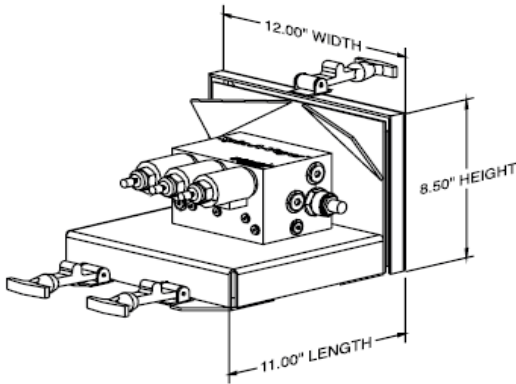

**F E A T U R E S**

SCE Spin-A-Veyer™ valves are a compact and economical electro-proportional control valve designed specifically for spreader applications. These valves are compatible with most electronic spreader controllers and provide independent control of both auger, spinner, and output flows.

- **Pressures to 3,500 PSI**  
-Capable of operating the most demanding spreader applications
- **Pressure compensated flows to 22 GPM**  
-Accommodates most popular spreaders, including tailgate and V-box
- **Unparalleled meterability**  
-Operator achieves precise and repeatable material distribution
- **High flow relief**  
-Can serve as main relief in central hydraulic system
- **Adaptable to gear pump or load-sensing systems**  
-Accommodates open or closed center circuits
- **Integrated power beyond**  
-Provides spreader priority when plumbed before main control valve, (when applicable)
- **Hardened cartridge bores and spools**  
-Increased service life and greater
- **Manual override standard**

## Installation Information

All dimensions are approximate.