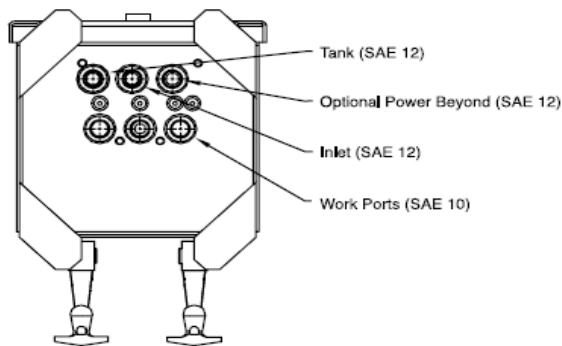

**F E A T U R E S**

SCE Spin-A-Veyer™ valves are a compact and economical electro-proportional control valve designed specifically for spreader applications. These valves are compatible with most electronic spreader controllers and provide independent control of both auger, spinner, and output flows.

- **Pressures to 3,500 PSI**  
-Capable of operating the most demanding spreader applications
- **Pressure compensated flows to 22 GPM**  
-Accommodates most popular spreaders, including tailgate and V-box
- **Unparalleled meterability**  
-Operator achieves precise and repeatable material distribution
- **High flow relief**  
-Can serve as main relief in central hydraulic system
- **Adaptable to gear pump or load-sensing systems**  
-Accommodates open or closed center circuits
- **Integrated power beyond**  
-Provides spreader priority when plumbed before main control valve, (when applicable)
- **Hardened cartridge bores and spools**  
-Increased service life and greater
- **Manual override standard**

## Installation Information

All dimensions are approximate.