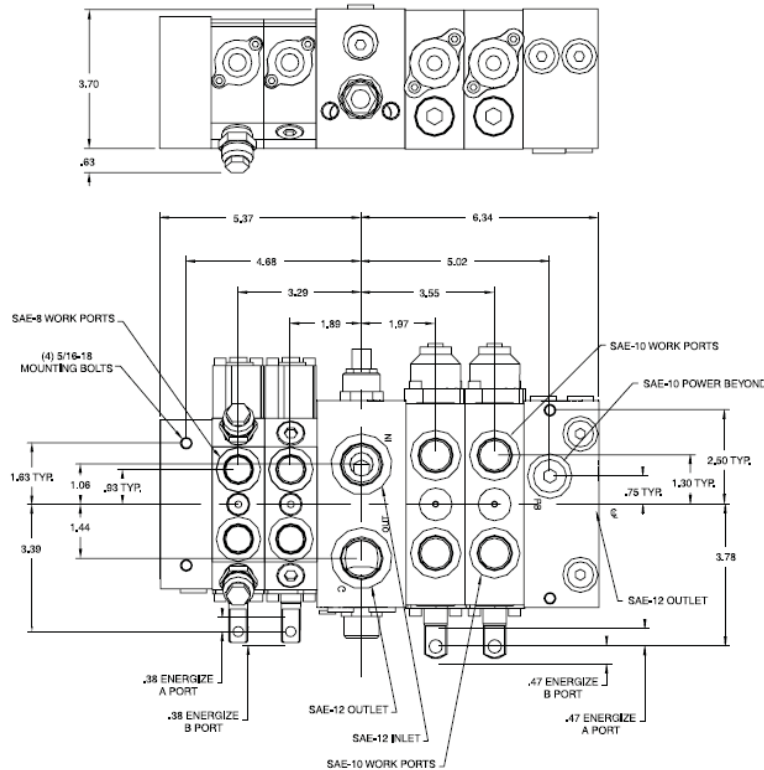

Simultaneous valve operation

-Innovative hydraulic circuit ensure simultaneous valve operations

High flow and low flow sections in one valve stack

-Precisely control all functions with valve sections sized for each section

Level ports all exit on the bottom side to accomodate enclosures

Installation Information

Specifications

Valve Specifications

Nominal Inlet flow rating.....30 gpm*
 Operating Pressure (maximum).....3500 psi
 Tank Pressure (maximum).....300 psi
 Temperature Range.....-20° F to +180° F
 Fluid requirements.....petroleum based 50-2000 ssu
 Filtration Requirements.....ISO 4406 18/14
 Seals.....BUNA-N
 Mounting sensitivity.....none

Complete the control solution with the VT15 or VT25 Valve/Tank assembly

The VT15 Valve/Tank assembly combines the valve enclosure, tank and all components under one east to remove rubber latched cover.